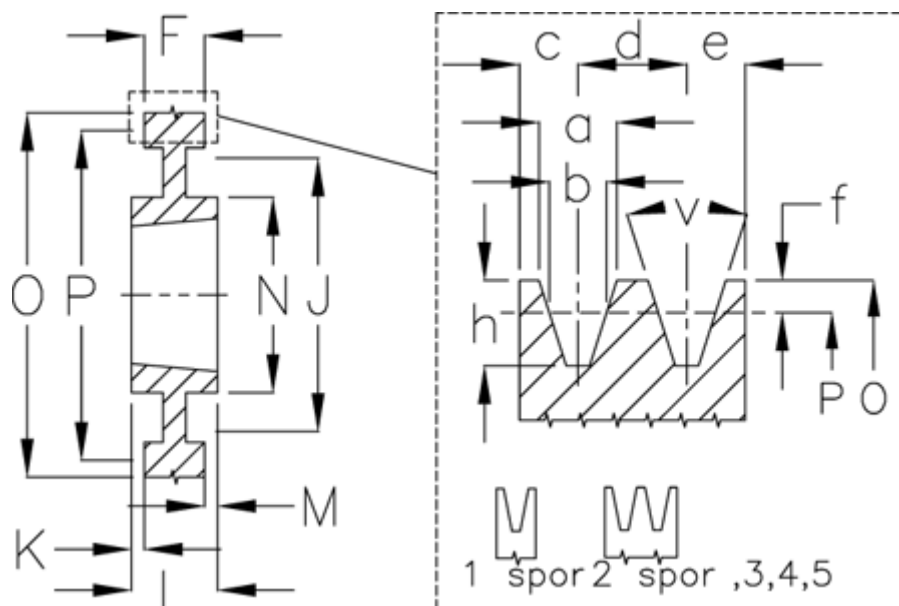

Article number: 604111021201

Description: V-belt pulley SPB 212/1 TL2012

Measures

a	= 16.3	F	= 25	Number of ribs	= 1
b	= 14.0	For bush	= 2012	O	= 219.0
Bush ζ max	= 50	h	= 17.5	P	= 212
c	= 12.5	J	= 169	Type	= SPB
d	= 19.0	K	= 3,5	v	= 38 grader
e	= 12.5	L	= 32		
E	= 15	m	= 3.5		
f	= 3.5	N	= 104		